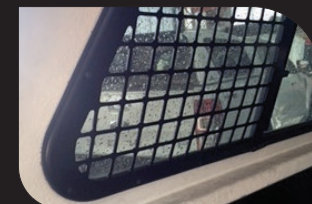

Security Mesh
Available for sliding side windows. Made from mild steel and powder coated.